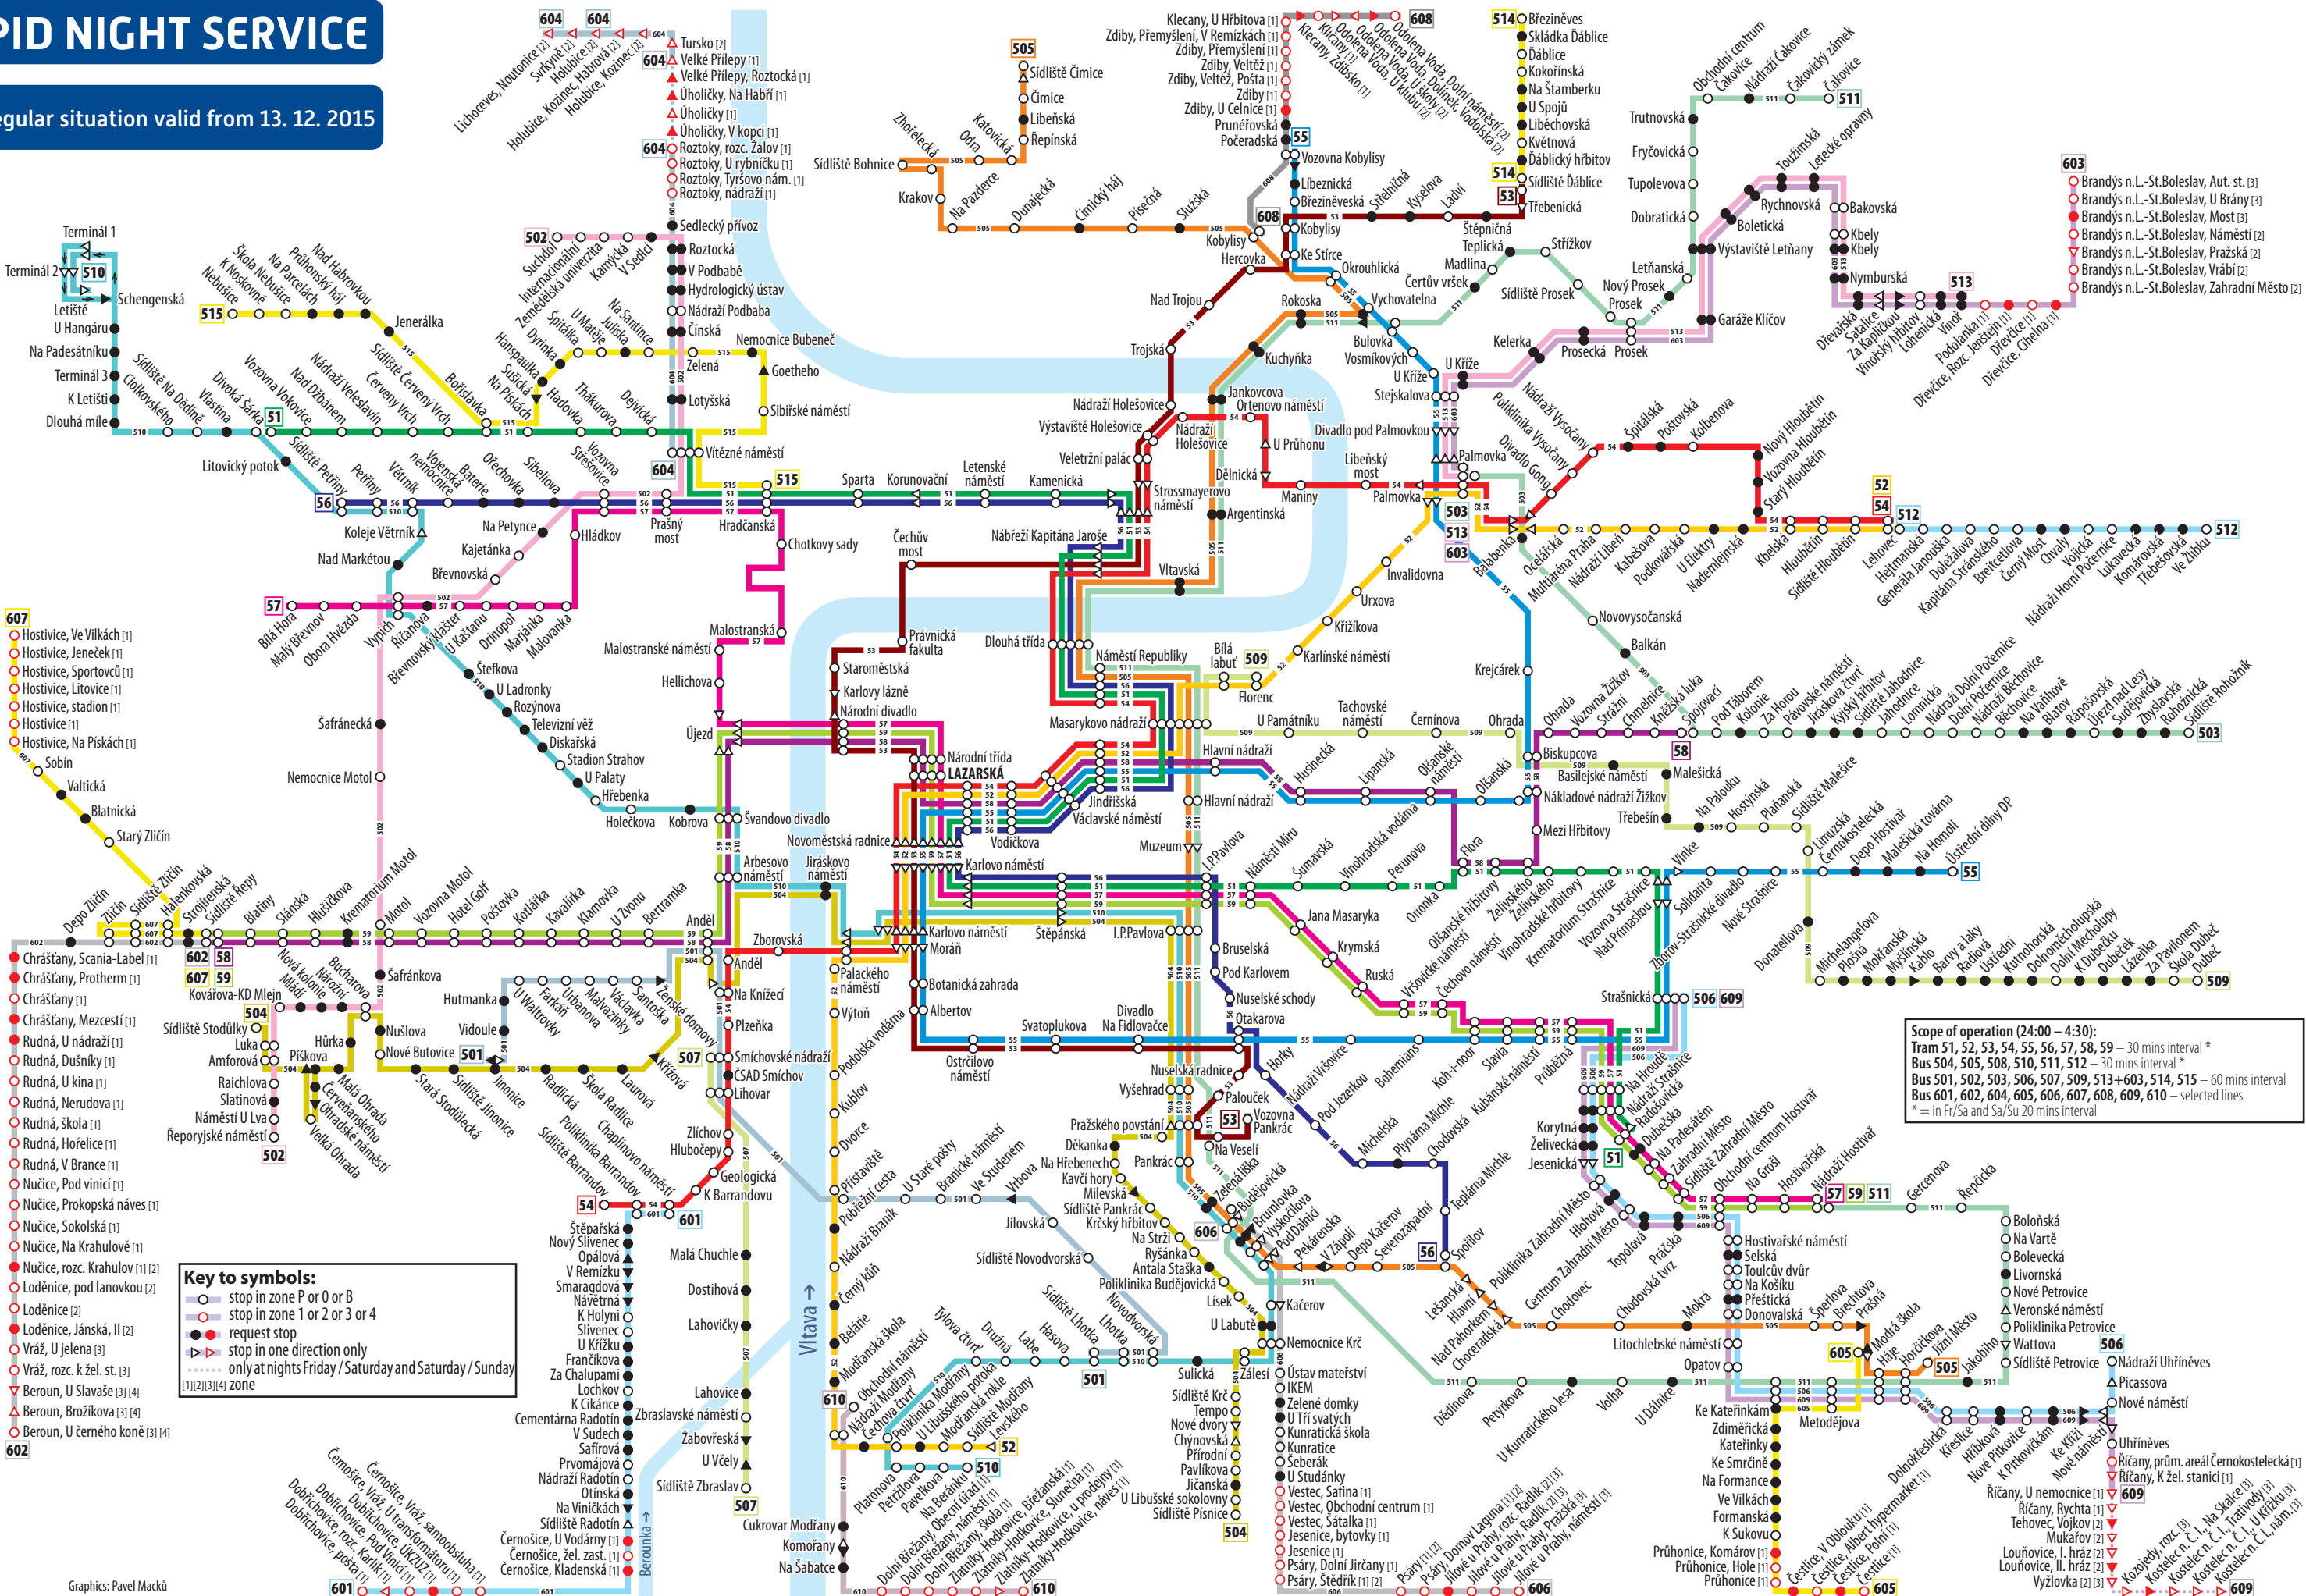

PID NIGHT SERVICE

Regular situation valid from 13. 12. 2015

Key to symbols:

- stop in zone P or O or B
- stop in zone 1 or 2 or 3 or 4
- request stop
- stop in one direction only
- only at nights Friday / Saturday and Saturday / Sunday
- 1|1|2|3|4| zone

Scope of operation (24:00 – 4:30):

- Tram 51, 52, 53, 54, 55, 56, 57, 58, 59 – 30 mins interval *
- Bus 504, 505, 508, 510, 511, 512 – 30 mins interval *
- Bus 501, 502, 503, 506, 507, 509, 513+603, 514, 515 – 60 mins interval
- Bus 601, 602, 604, 605, 606, 607, 608, 609, 610 – selected lines

* = in Fr/Sa and Sa/Su 20 mins interval

234 704 511
www.ropid.cz