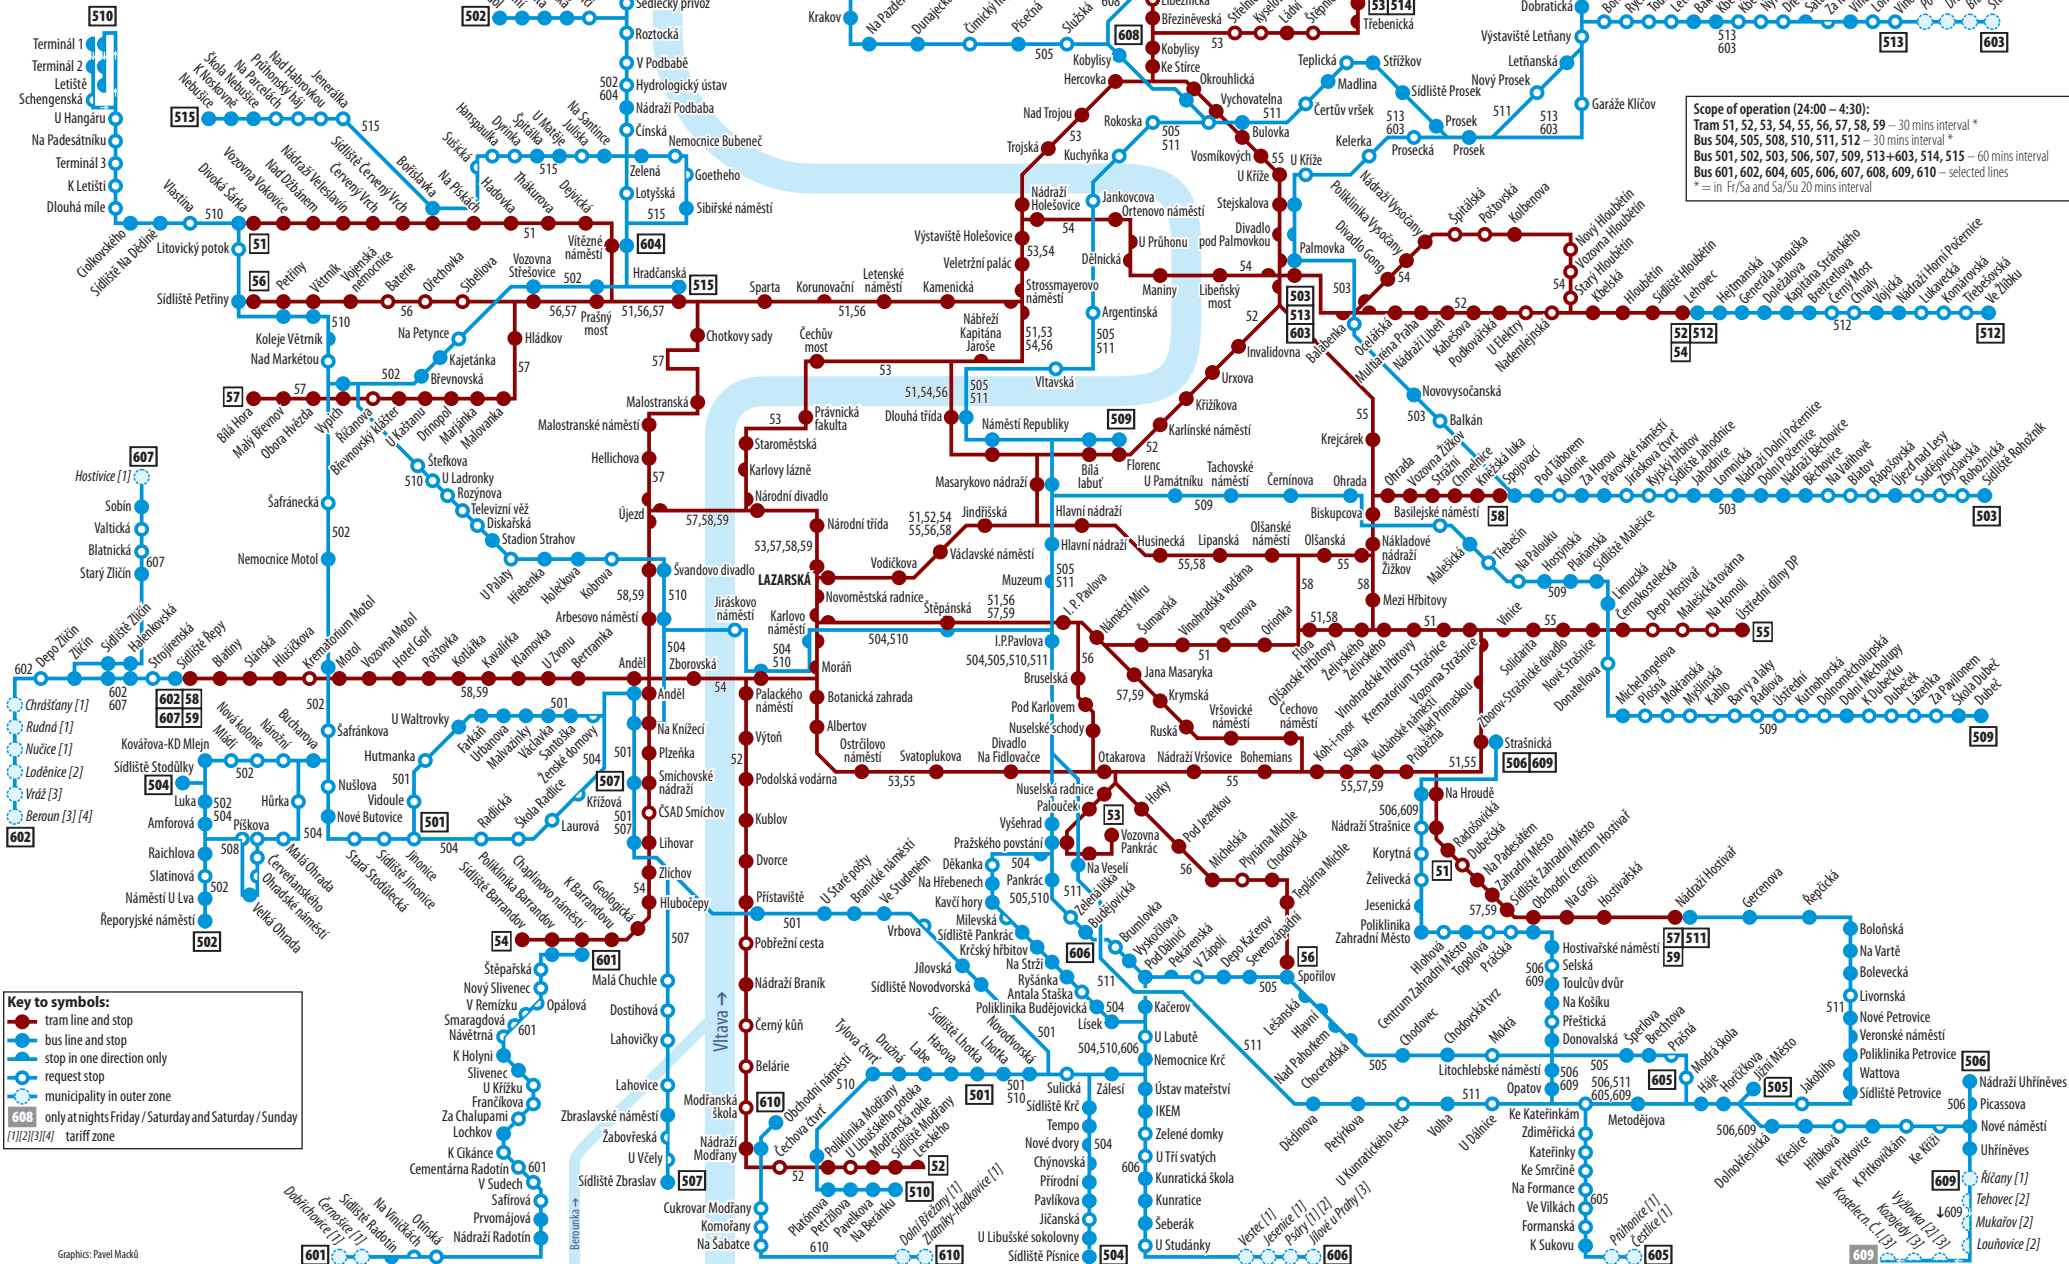

# PID NIGHT SERVICE

Regular situation valid from 13. 12. 2015

**Scope of operation (24:00 – 4:30):**  
 Tram 51, 52, 53, 54, 55, 56, 57, 58, 59 – 30 mins interval \*  
 Bus 504, 505, 508, 510, 511, 512 – 30 mins interval \*  
 Bus 501, 502, 503, 506, 507, 509, 513+603, 514, 515 – 60 mins interval  
 Bus 601, 602, 604, 605, 606, 607, 608, 609, 610 – selected lines  
 \* = in Fr/Sa and Sa/Su 20 mins interval

**Key to symbols:**  
 ● tram line and stop  
 ● bus line and stop  
 ● stop in one direction only  
 ○ request stop  
 ○ municipality in outer zone  
 608 only at nights Friday / Saturday and Saturday / Sunday (11/21/31/4) tariff zone